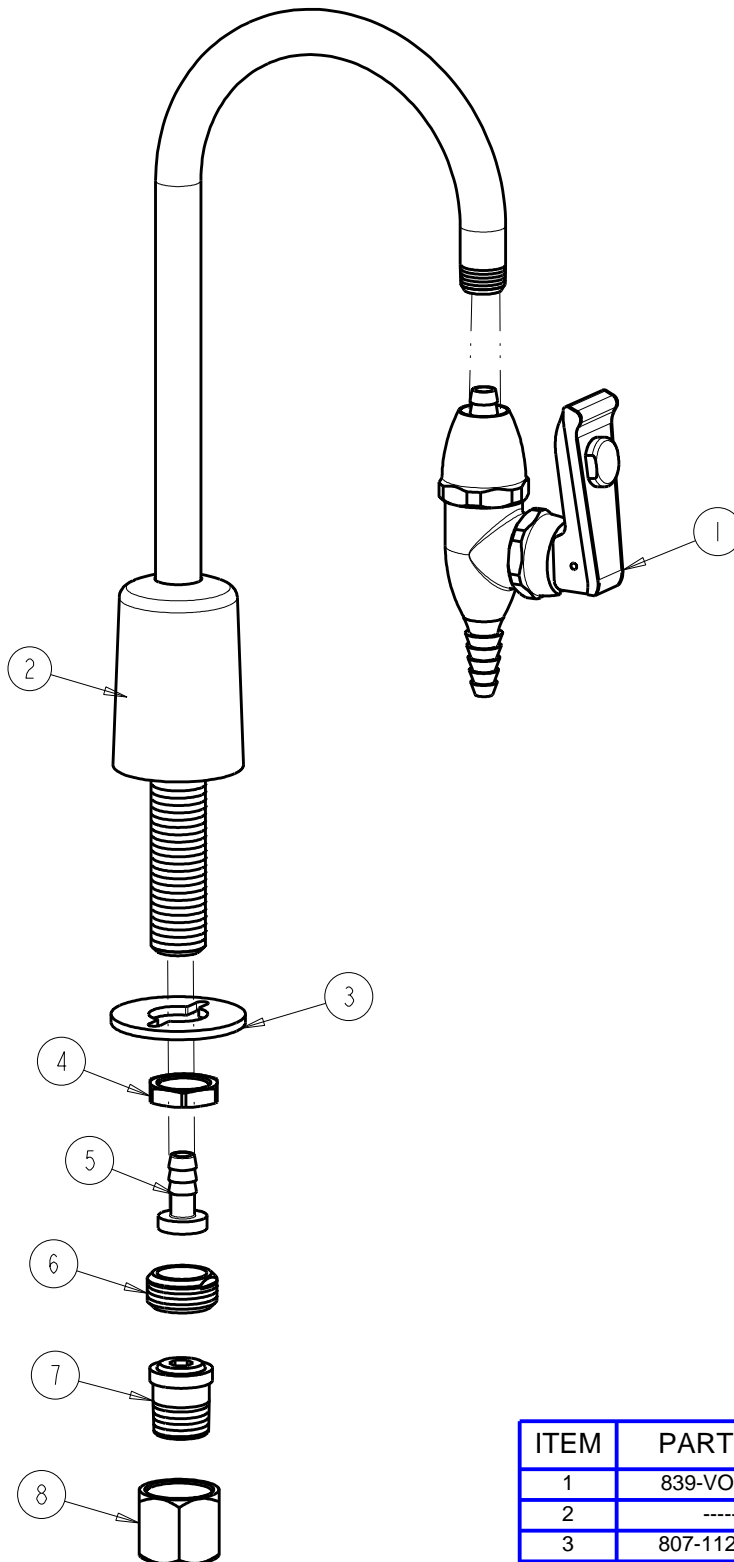

a Geberit company

2100 South Clearwater Drive
Des Plaines, IL 60018
Phone: 847-803-5000
Fax: 847-803-5454
www.chicagofaucets.com

REPAIR PARTS

FITTING NO.

838-CP

SUBMITTED MODEL NO.

ITEM NO.

BY: SID DATE: 03-12-02

CHK: REV: 06-18-14

FOR TECHNICAL ASSISTANCE
1-800-TEC-TRUE (1-800-832-8783)

ITEM	PART NO.	DESCRIPTION
1	839-VOJKNF	VALVE AND NOZZLE
2	-----	NOT SOLD SEPARATELY
3	807-112JKNF	WASHER
4	49-004JKRBF	LOCKNUT
5	839-003JKNF	TAILPIECE
6	839-004JKRBF	BUSHING
7	839-001JKNF	TAILPIECE
8	839-002JKRBF	NUT